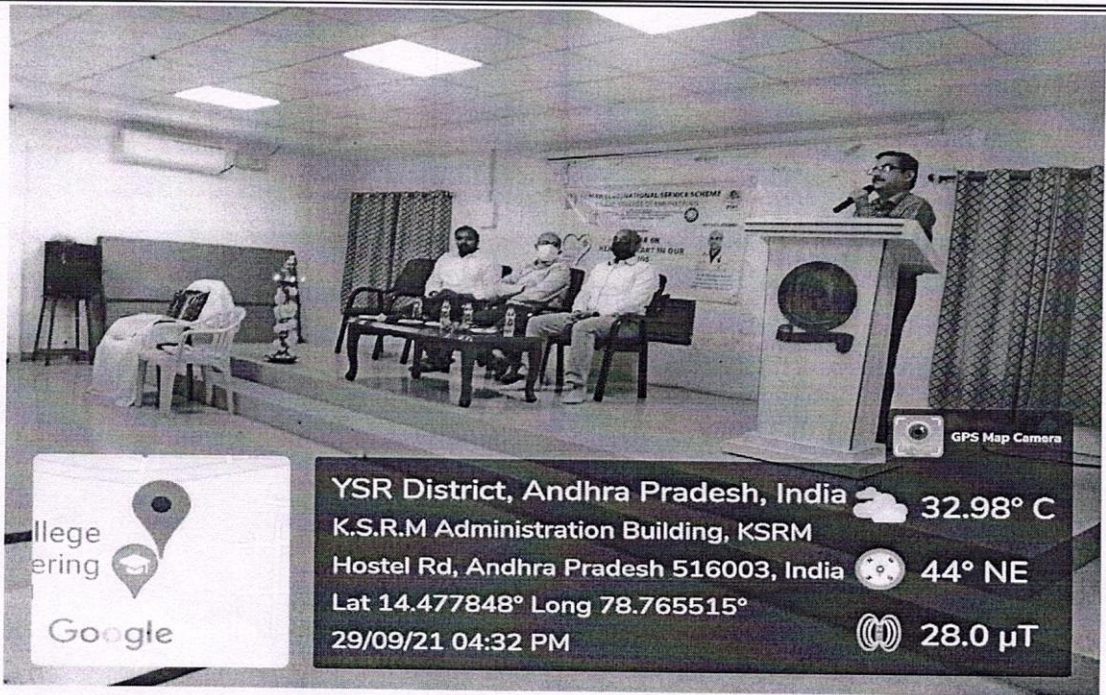

K.S.R.M. COLLEGE OF ENGINEERING

AUTONOMOUS

Kadapa, Andhra Pradesh, India- 516 003

Approved by AICTE, New Delhi & Affiliated to JNTUA, Ananthapuram.

An ISO 14001:2004 & 9001: 2015 Certified Institution

YSR District, Andhra Pradesh, India 32.98° C
K.S.R.M Administration Building, KSRM
Hostel Rd, Andhra Pradesh 516003, India 44° NE
Lat 14.477848° Long 78.765515°
29/09/21 04:32 PM 28.0 μT