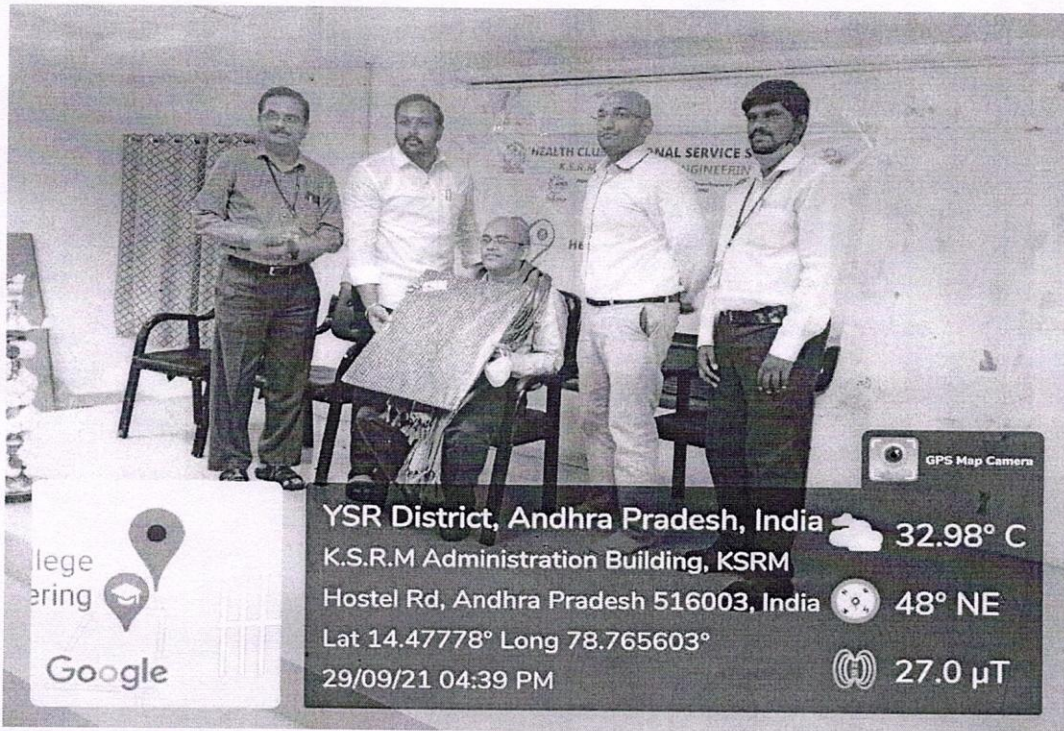

Photographs

YSR District, Andhra Pradesh, India 32.98° C
K.S.R.M Administration Building, KSRM
Hostel Rd, Andhra Pradesh 516003, India 48° NE
Lat 14.47778° Long 78.765603°
29/09/21 04:39 PM 27.0 μT