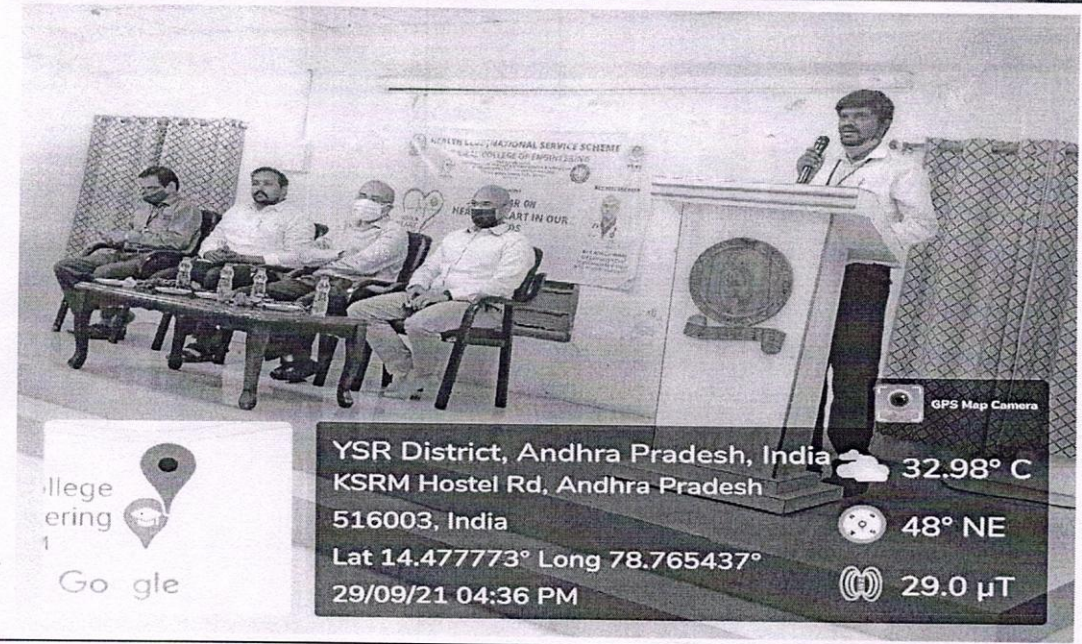

YSR District, Andhra Pradesh, India 32.98° C
KSRM Hostel Rd, Andhra Pradesh
516003, India 48° NE
Lat 14.477773° Long 78.765437°
29/09/21 04:36 PM 29.0 μT

Suresh
NSSPO

(Sri J. Suresh Babu)

NSS Programme Officer
K.S.R.M. College of Engineering
KADAPA - 516 003. ksrmce.ac.in

V. S. S. Murthy
Principal

(Dr.V. S. S. Murthy)

PRINCIPAL
K.S.R.M. COLLEGE OF ENGINEERING
ksrmceofficial(A.P.)

Follow Us:

ksrmceofficial(A.P.)