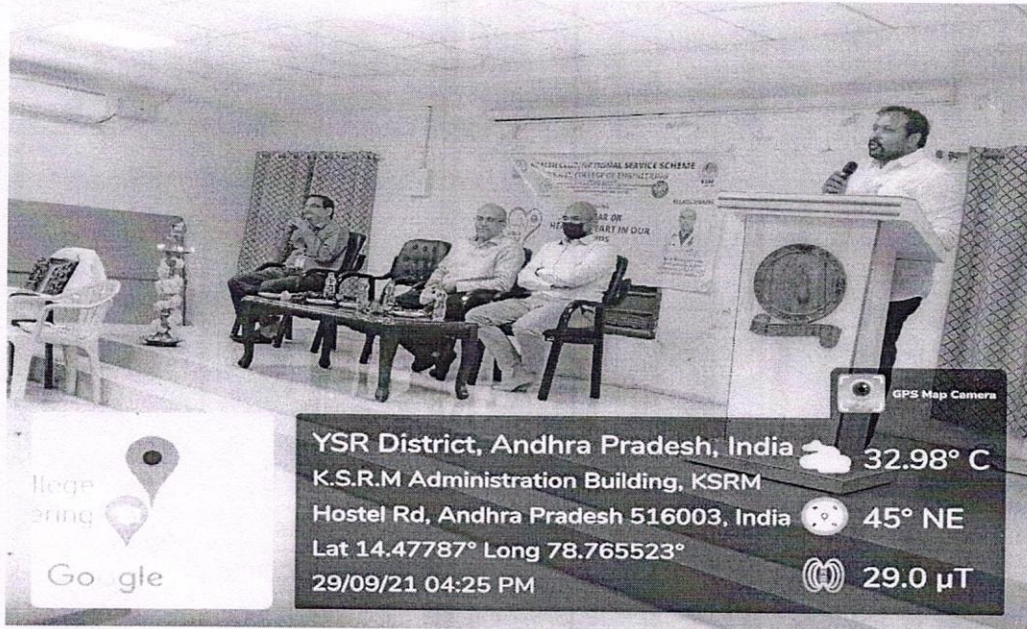

K.S.R.M. COLLEGE OF ENGINEERING

AUTONOMOUS

Kadapa, Andhra Pradesh, India- 516 003

Approved by AICTE, New Delhi & Affiliated to JNTUA, Ananthapuram.

An ISO 14001:2004 & 9001: 2015 Certified Institution

YSR District, Andhra Pradesh, India 32.98° C
K.S.R.M Administration Building, KSRM
Hostel Rd, Andhra Pradesh 516003, India 45° NE
Lat 14.47787° Long 78.765523°
29/09/21 04:25 PM 29.0 μT

Photographs